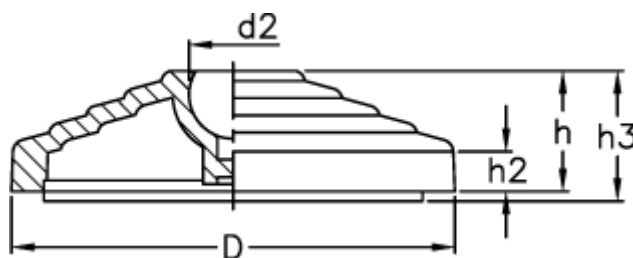

Data Sheet

Article number: 2310301772

Description: E+G With no-slip disc
LV.A-125-24-AS

Measures

D	= 125
d2	= 24
h	= 46
h2	= 15
h3	= 49
Max load (N)	= 28000